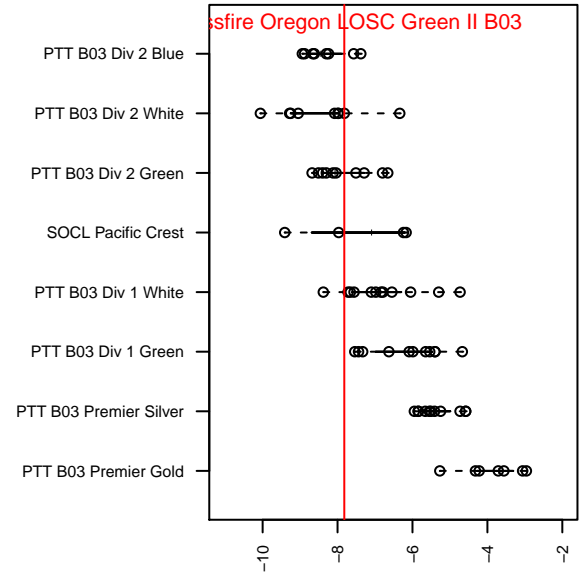

Crossfire Oregon LOSC Green II B03

Crossfire Oregon
 Lake Oswego, OR
 B03 total strength=468
 attack=0.54 defense=0.18
 fall league = PTT B03 Div 2 White

alt names used:
 LOSC Green II
 LOSC 03 Green II
 LOSC 03 Green II

Venues played:
 2015 Mt Hood Challenge U12
 2015 PTT B03 Division 2 White
 2015 OYS Founders Cup B03

Crossfire Oregon LOSC Green II B03
 Dots are actual minus expected GF (blue circles) and GA (red triangles).
 Blue line is smoothed change in attack strength. Red is smoothed change in defense strength.

**attack and defense variance (black dot)
relative to other teams
and top 10 in region**

**attack and defense rating
relative to others at age
and all opponents in last 13 months**

Performance relative to 13 month average