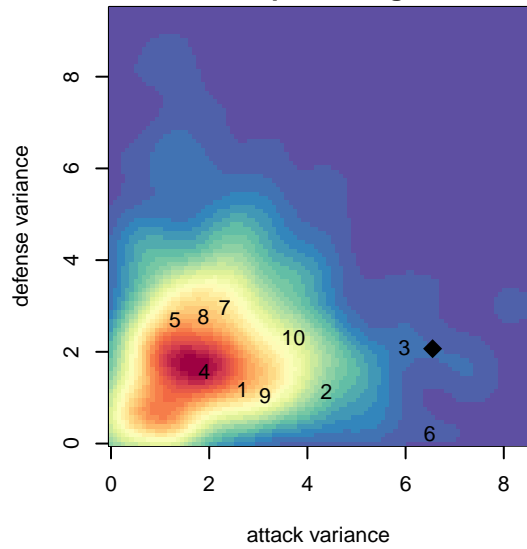

Crossfire Oregon LOSC Green II B03

Crossfire Oregon
 Lake Oswego, OR
 B03 total strength=468
 attack=0.54 defense=0.18
 fall league = PTT B03 Div 2 White

alt names used:
 LOSC Green II
 LOSC 03 Green II
 LOSC 03 Green II

Venues played:
 2015 Mt Hood Challenge U12
 2015 PTT B03 Division 2 White
 2015 OYS Founders Cup B03

Crossfire Oregon LOSC Green II B03
 Dots are actual minus expected GF (blue circles) and GA (red triangles).
 Blue line is smoothed change in attack strength. Red is smoothed change in defense strength.

**attack and defense variance (black dot)
relative to other teams
and top 10 in region**

**attack and defense rating
relative to others at age
and all opponents in last 13 months**

Performance relative to 13 month average